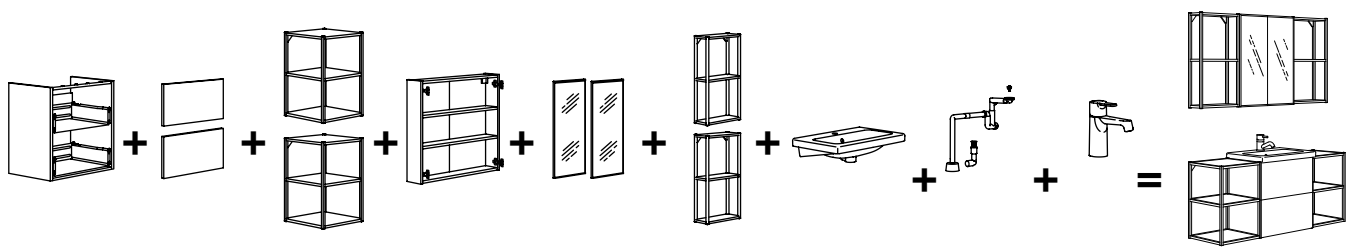

購物指南 BUYING GUIDE

ENHET

浴室系列 Bathroom system

少費神，享生活

ENHET不單易於購買，有需要或喜歡時，您也可以隨時更新。
ENHET充滿玩味的設計，多種顏色的的選擇，讓您發揮小宇宙。結合密封式貯物櫃及開放式層架，以堅固金屬架鑲嵌，方便您展示或將物件收藏起來。
ENHET浴室櫃系列備有不同闊度和深度，適合細小的空間。

Plan less, live more

ENHET is easy to buy and equally easy to update if you need to, or simply feel like it.
The playful design in different colours inspires you to adapt ENHET to reflect your personality.
With a combination of closed cabinets and open shelves in stable metal frames you can display your favourite things and hide the rest. The ENHET bathroom units also come in different widths and depths, making them easy to adapt to a smaller space.

發掘更多資訊 See more at:
[IKEA.com.hk](https://www.ikea.com.hk)

如何組合 HOW TO COMBINE

1x	1x	2x	1x	2x	2x	1x	1x	1x	
ENHET 洗手盆用 地櫃連2個 抽屜	ENHET 抽屜面板， 2件裝	ENHET 底框連層板	ENHET 吊櫃連2塊 層板	ENHET 鏡門	ENHET 吊櫃框連 層板	TVÄLLEN 單盆洗手盆	RÄNNILEN 聚水器	BROGRUND 浴室冷熱 水龍頭	
ENHET base cabinet for washbasin with 2 drawers	ENHET drawer front, 2 pieces	ENHET base frame with shelves	ENHET wall cabinet with 2 shelves	ENHET mirror door 30x75cm	ENHET wall frame with shelves 40x15x75 cm	TVÄLLEN wash-basin, single 64x43x5 cm	RÄNNILEN water trap	BROGRUND mixer tap	
60x40x60cm	60x30cm	40x40x60 cm	60x15x7cm						

度尺服務

我們可代為量度浴室的尺寸，讓你迅速準確地規劃布置。

MEASURING SERVICE

Details matter. That's why we take the time to measure your bathroom before the planning begins.

舊浴室拆除服務

我們提供專業的舊浴室拆除服務，讓您輕鬆把新浴室接回家。

OLD BATHROOM DISMANTLING SERVICE